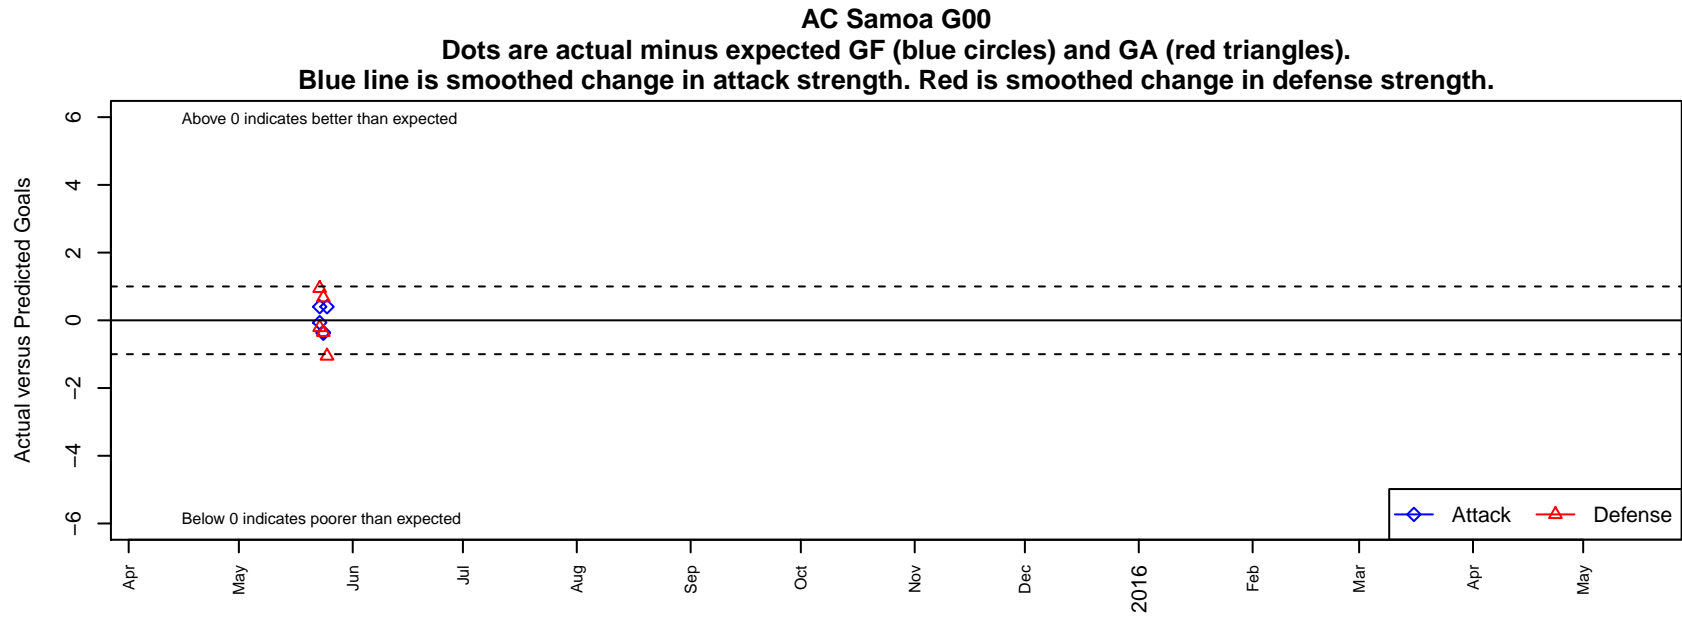

AC Samoa G00

, CAN
G00 total strength=1325
attack=3.31 defense=11.5

alt names used:
AC Samoa Girls 00

Venues played:
2015 Rogue Memorial GU14 Cascade

date	home		away		venue	pred.home	pred.away
2015-05-25	4H Bayern Munich G00	2	AC Samoa G00	1	2015 Rogue Memorial GU14 Cascade	0.95	0.60
2015-05-24	AC Samoa G00	0	Rogue Valley Timbers Red G00	2	2015 Rogue Memorial GU14 Cascade	0.35	1.65
2015-05-24	Vision SC Red G00	0	AC Samoa G00	0	2015 Rogue Memorial GU14 Cascade	0.67	0.38
2015-05-23	Grants Pass YSC Crush G00	1	AC Samoa G00	1	2015 Rogue Memorial GU14 Cascade	0.79	1.07
2015-05-23	4H Bayern Munich G00	0	AC Samoa G00	1	2015 Rogue Memorial GU14 Cascade	0.95	0.60